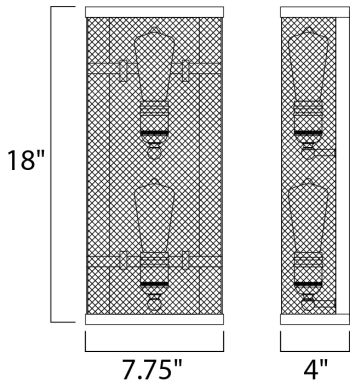

MEASUREMENTS

DIMENSION : 7.75" W x 18" H x 4" Ext
 MAX OAH : 5" W x 0.75" H
 HANGING WEIGHT : 4.18 lb

LAMPING

INPUT VOLTAGE : 120V
 BULB : 2 x 60W Incandescent E26 Medium , 120W Total
 BULB INCLUDED : (Not Included)
 DIMMABLE : Yes